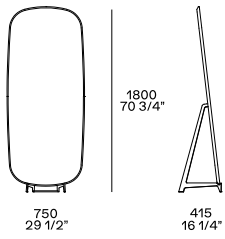

DESCRIPTION

Typology	Mirror
Structure	Medium-density fibre panel veneered with frame in solid wood
Mirror stand	Satin metal painted

DIMENSIONS

Mirror with stand

Mirror wall-mounted

STRUCTURE FINISHES

Wood

Woods

Metal parts

Metal parts

GLASS FINISHES

Glass

Mirror