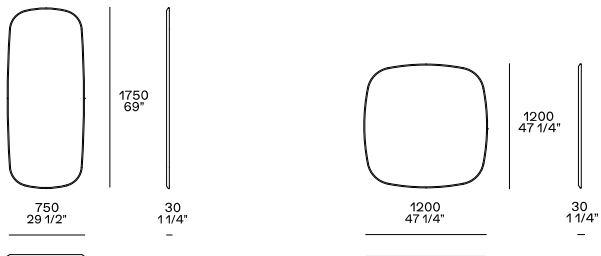

DESCRIPTION

Typology	Mirror
Structure	Medium-density fibre panel veneered with frame in solid wood
Mirror stand	Satin metal painted

DIMENSIONS

Mirror with stand

Mirror wall-mounted

STRUCTURE FINISHES

Wood

Woods

Metal parts

Metal parts

GLASS FINISHES

Glass

Mirror