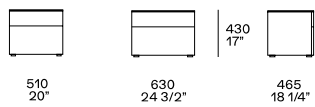

## DESCRIPTION

|                            |  |
|----------------------------|--|
| <b>Typology</b>            | Night complements  |
| <b>Wooden structure</b>    | Panel of wooden particles veneered   |
| <b>Lacquered structure</b> | Medium-density fibre panel melamine or lacquer   |
| <b>Back panel</b>          | Panel of wooden particles faced with melamine or lacquer                                       |
| <b>Drawer structure</b>    | Panel of wooden particles faced with melamine  |
| <b>Drawer front</b>        | Panel of wooden particles veneered - faced with melamine lacquer                               |
| <b>Edge</b>                | Veneer or lacquer on visible edges and melamine decorative paper or lacquer on the other sides |
| <b>Finishing top edge</b>  | Solid wood, lacquer for front side and veneer or lacquer on the other sides                    |
| <b>Flap door</b>           | Panel of wooden particles and poplar plywood veneered - faced with melamine lacquer            |

## DIMENSIONS

### Four drawers

1611  
63 1/2"

1211  
47 3/4"

700  
27 1/2"

525  
20 3/4"

### Four drawers and equipped flap door

1320  
52"

631  
24 3/4"

525  
20 3/4"

---