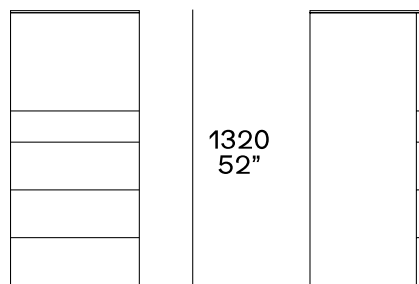

## DIMENSIONS

### Four drawers

1611  
63 1/2"

1211  
47 3/4"

700  
27 1/2"

525  
20 3/4"

### Four drawers and equipped flap door

1320  
52"

631  
24 3/4"

525  
20 3/4"

---